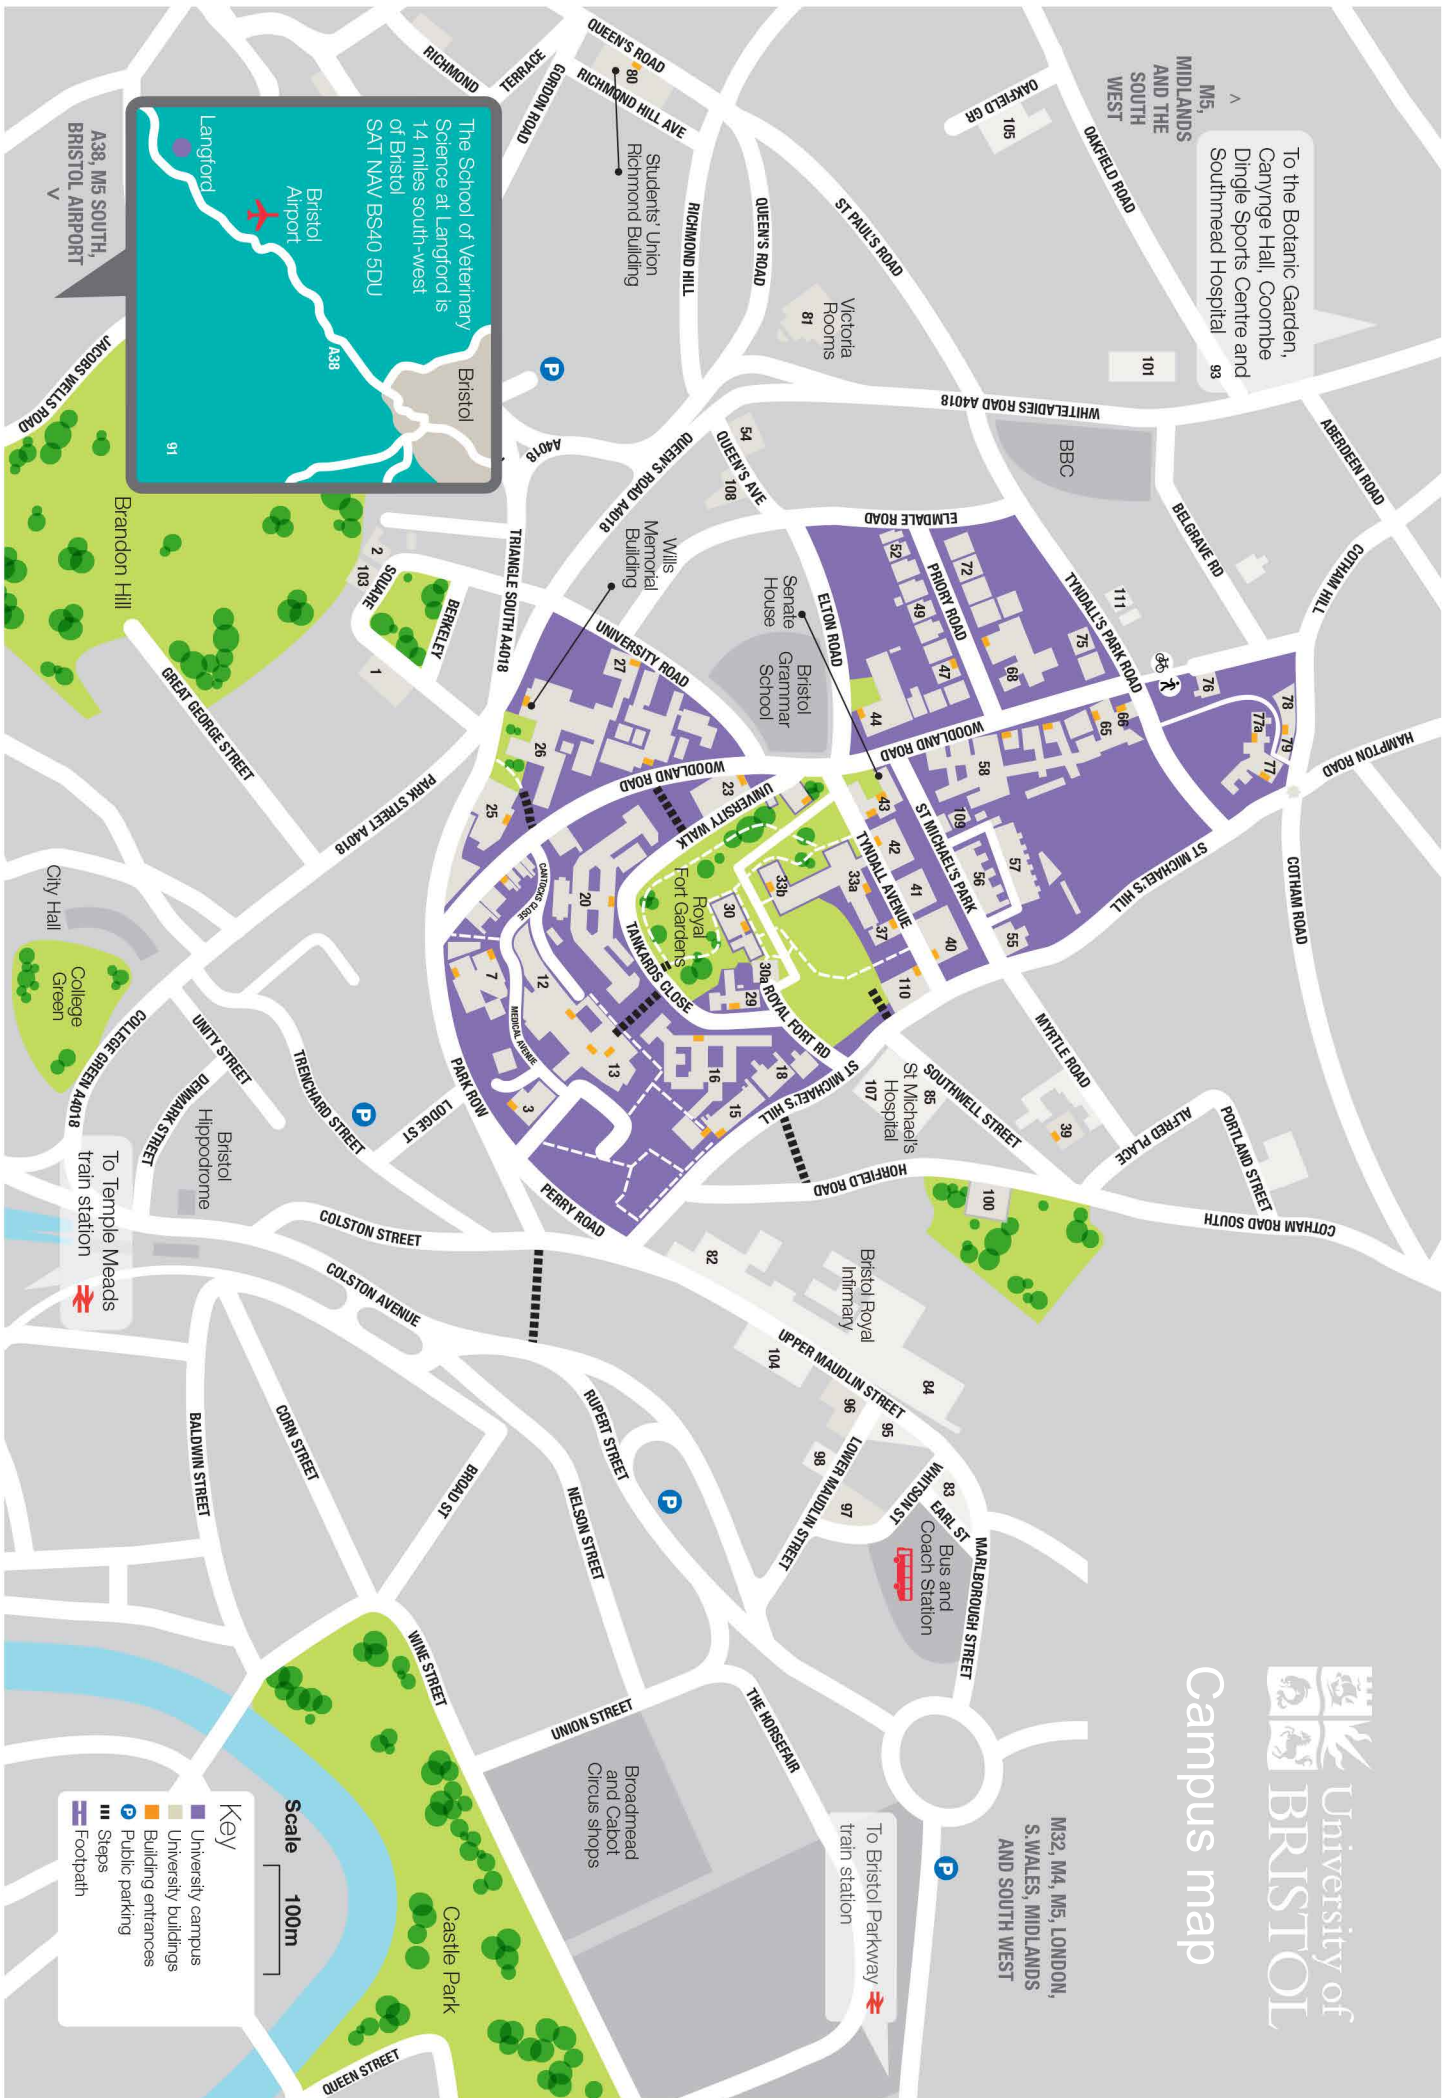

Campus map

M32, M4, M5, LONDON,
S.WALES, MIDLANDS
AND SOUTH WEST

The School of Veterinary Science at Langford is 14 miles south-west of Bristol SAT NAV BS40 5DU

Langford
Bristol Airport
A38
A38, M5 SOUTH, BRISTOL AIRPORT

Key

- University campus
- University buildings
- Building entrances
- Public parking
- Steps
- Footpath

Scale 100m

To Temple Meads train station

To Bristol Parkway train station

Key to University of Bristol building numbers